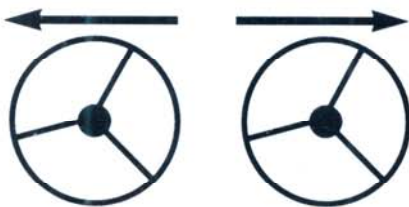

Heavy Duty
Chaff Spreader
for your Pull type or Self propelled Combine

Spreads Chaff Evenly

Ideal for minimum or no-till cropping. – Fits nearly all combines.

★ **Light Weight** and **Compact**

★ **Twin Flex Rotors**

7 and 8 Series Massey

- ★ Proven belt drive is simple
- ★ Can be driven from either side of combine with belt for ease of installation

Gleaner

Easy to Install

Unique mounting brackets that adjust to width of machine

- ★ Makes it ideal also for pull-type combines (mounts completely independent of axle)
- ★ Works with or without chopper or spreader
- ★ Twin flexible rotors spread evenly both sides

John Deere

6600 - 7700 Narrow Axle